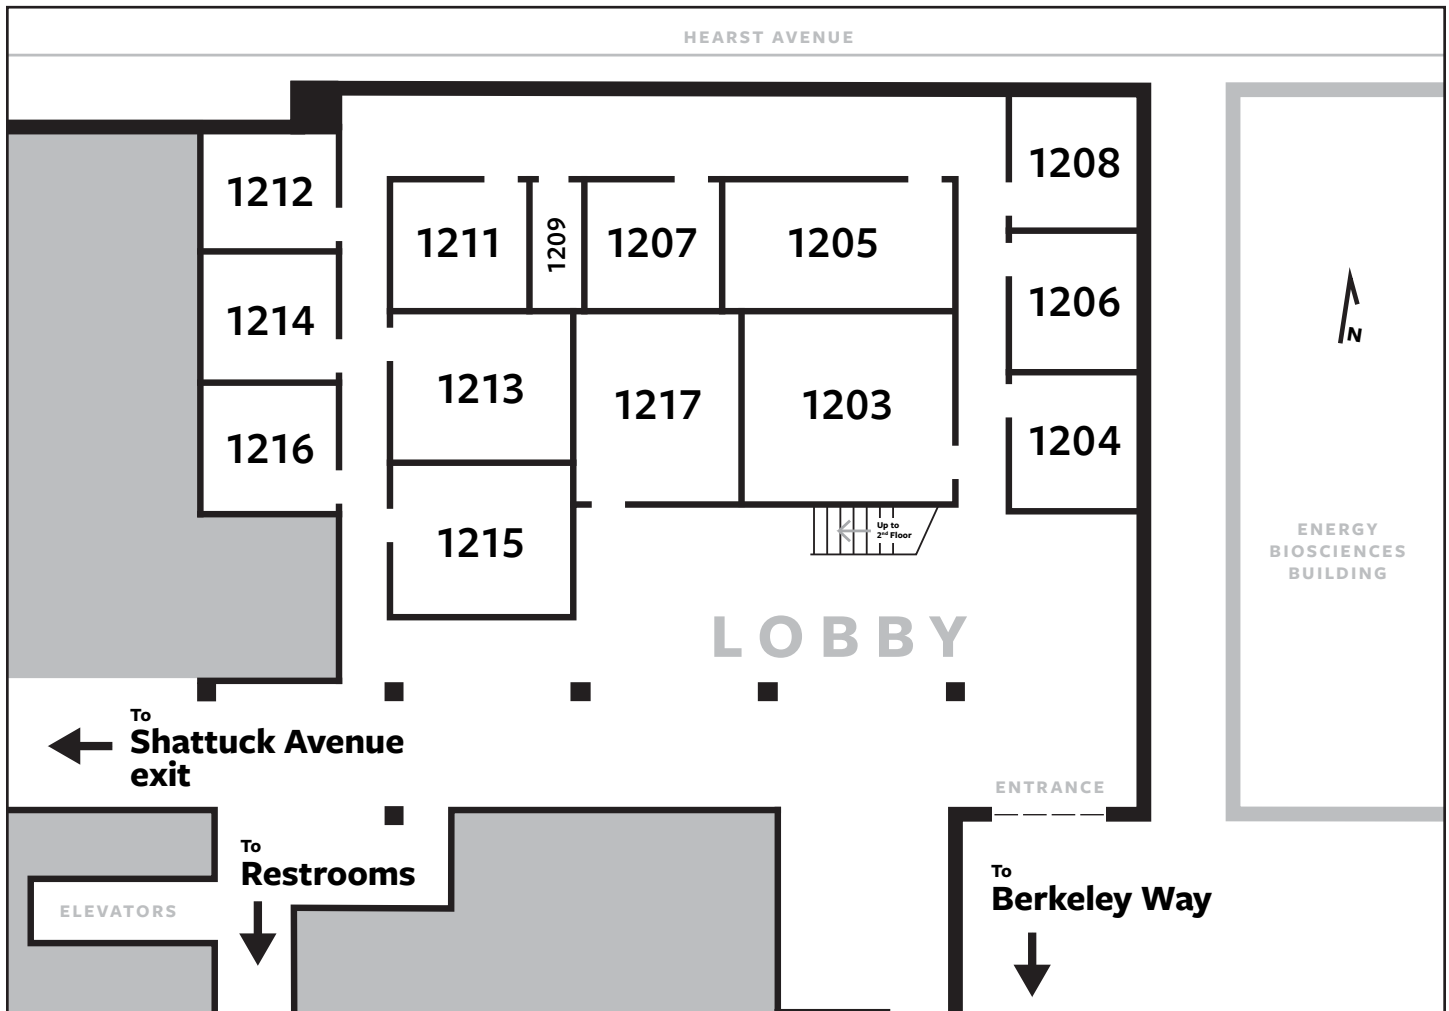

atdp | SD2019 MATH PLACEMENT TESTING

CLASSROOM ASSIGNMENTS FOR MAY 18, 2019

See map below for locations

TESTING BEGINS AT 1:45 PM
Please keep noise to a minimum while testing is in progress

COURSE	SECTION(S)	INSTRUCTOR	TEST LOCATION
Foundations of Algebra	SD3940 (PM)	Benedetti	Room 1203
Algebra I	SD3942 (PM)	Song	Room 1203
Geometry	SD3944.1 (AM), SD3944.2 (PM)	Henri	Room 1205
Algebra II/Trigonometry	SD3946 (PM)	Jaw	Room 1215
Precalculus	SD3948 (PM)	Gillingham	Room 1213
Algorithms & Data Structures	SD3938 (PM)	Brookner	Room 1213

Interior map of Berkeley Way West, First Floor – Street address: 2121 Berkeley Way

The building is locked on weekends; ATDP staff will admit ONLY participating families.
DO NOT HOLD OR PROP OPEN DOORS.