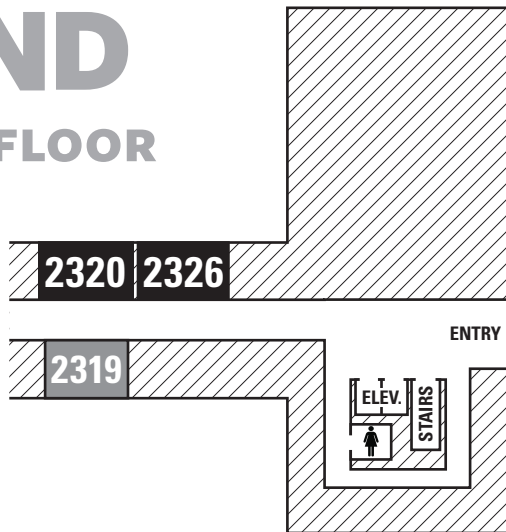

atdp | SD2017 MATH PLACEMENT TESTING

CLASSROOM ASSIGNMENT MAP FOR MAY 20, 2017

2ND FLOOR

WAITING AREA	2319
ALGEBRA I	2320
SD3741	FARID
FOUNDATIONS OF ALGEBRA	2326
SD3740	BENEDETTI

3RD FLOOR

WEB DEVELOPMENT	3507
SD3737	McDONALD
ALGEBRA II/TRIG.	3515
SD3747	MOUNTAIN

4TH FLOOR

GEOMETRY	4635
SD3744	JAW
WAITING AREA	4648

5TH FLOOR

THIRD-YEAR JAPANESE	5509
SD3726	HOSOI
WAITING AREA	5527
PRECALCULUS	5634
SD3749	HENRI

TESTING BEGINS AT 1:45 PM

PLEASE KEEP HALLWAYS CLEAR AND QUIET